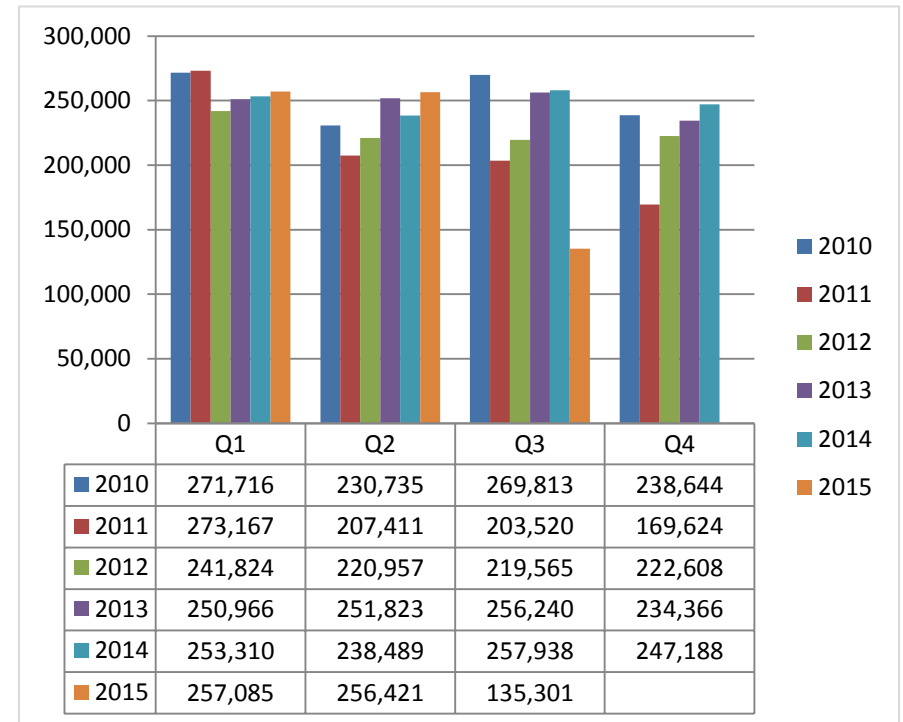

2015 * new website				
Hennepin / Dist4	Q1 visitors	Q2 visitors	Q3* visitors	Q4 visitors
Tickets & Fines > new site	34,966	34,453	29,141	
Records Center > new site	26,102	26,230	n/a	
Fine Amounts > new site	17,915	19,950	n/a	
Court Calendars > new site	16,640	16,048	n/a	
Criminal Court > new site	12,849	13,076	8,608	
Forms (Henn.) > new site	10,132	10,287	n/a	
Family Court > new site	8,071	8,321	9,250	
Fees > new site	8,666	8,619	n/a	
Contact Us > new site	7,377	7,387	n/a	
Harassments (SHC4)	7,703	8,196	<i>page deleted</i>	
Civil Court > new site	6,565	6,403	3,814	
Judges & Referees	5,922	5,719	n/a	
Conciliation Court > new site	4,841	4,684	3,733	
Probate/MH Court > new site	4,275	4,574	3,625	
Housing Court > new site	2,416	2,604	2,724	
Juvenile Court > new site	1,806	1,978	132	
A – Z Topics > new site	2,730	3,184	6,305	
File a Document in HCDC	n/a	n/a	4,911	
Statewide	Q1	Q2	Q3 *	Q4
MN Judicial Branch home	1,027,05	1,019,762	521,941	
SHC (MN)	295,385	272,886	n/a	
SHCs (new)	--	--	100,142	
Help Topics (new)	--	--	53,340	
Access Case Records	272,517	267,834	556,868	
Dist4/HCDC (old)	257,085	256,421	--	
Dist4 (new)	--	--	4,789	
HCDC (new)	--	--	130,512	
Dist2/RCDC (old)	80,893	75,241	--	
Dist2 (new)	--	--	5,661	
RCDC (new)	--	--	18,794	
Pay Fines (CPC)	78,119	87,119	190,235	
Forms (statewide)	21,418	20,949	101,608	

Source:

[State Web Log Report](#) has data used in this summary, including the following URLs:

- www.mncourts.gov/hennepin (redirects HCDC homepage)
- www.mncourts.gov/find-courts/hennepin.aspx
- www.mncourts.gov/district/4 (redirects to HCDC homepage)
- www.mncourts.gov/find-courts/fourth-judicial-district.aspx (new Dist page)

- www.mncourts.gov/district/2 (404 error)
- www.mncourts.gov/find-courts/second-judicial-district.aspx (new)
- www.mncourts.gov/find-courts/ramsey.aspx (new)

- www.mncourts.gov/selfhelp (opens SHC Overview)
- www.mncourts.gov/help-topics/self-help-centers.aspx (open SHC Overview)

- www.mncourts.gov/help-topics.getforms
- www.mncourts.gov/getforms.aspx
- www.mncourts.gov/forms

- www.mncourts.gov/pay-a-fine.aspx
- www.mncourts.gov/fines